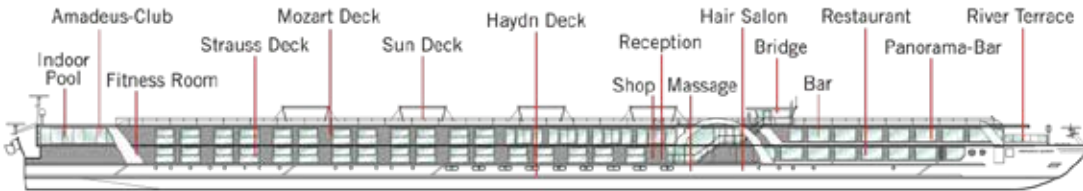

# AMADEUS QUEEN DETAILS

Staircase / Hallway

Indoor Pool

Mozart Suite

Terrace

### Ship Specifications:

- Length X Width: 443 x 37.5ft
- 4 Decks
- Max Passengers: 162