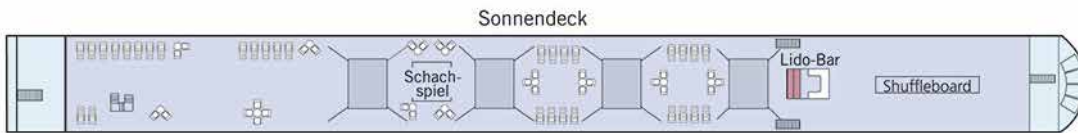

AMADEUS SILVER II DETAILS

Reception

Mozart & Strauss Stateroom

Restaurant

Sun Deck

Mozart Suite

This cabin features two twin beds or one double bed and private bathroom. It also includes floor-to-ceiling glass doors leading to a private balcony.

(259 sq ft - includes outside balcony)

Mozart/Strauss Stateroom

This cabin features two twin beds or one double bed and private bathroom. It also includes a drop-down panoramic window.

(188 sq ft - includes outside balcony)

Haydn Stateroom

This cabin features two twin beds or one double bed and private bathroom. It also includes panoramic window (cannot be opened).

(172 sq ft - includes outside balcony)

Onboard Highlights:

- Panorama Bar & Lounge
- River Terrace
- Sun Deck & Lido-Bar
- Fitness Room
- Message Room
- Hair Salon
- Elevator
- Laundry Service

All Staterooms Include:

- Double or Twin Bed
- Flat-Screen Television
- Climate Control
- En-Suite Bathroom
- Hair Dryer
- Telephone
- In-Room Safe

Ship Specifications

- Length x Width: 443 x 37.5 ft
- 4 Decks
- Max Passengers: 168