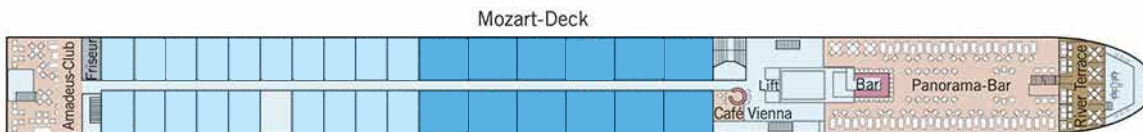

AMADEUS SILVER II DETAILS

Reception

Mozart & Strauss Stateroom

Restaurant

Sun Deck

Mozart Suite

This cabin features two twin beds or one double bed and private bathroom. It also includes floor-to-ceiling glass doors leading to a private balcony.

(259 sq ft - includes outside balcony)

Mozart/Strauss Stateroom

This cabin features two twin beds or one double bed and private bathroom. It also includes a drop-down panoramic window.

(188 sq ft - includes outside balcony)

Haydn Stateroom

This cabin features two twin beds or one double bed and private bathroom. It also includes panoramic window (cannot be opened).

(172 sq ft - includes outside balcony)

Onboard Highlights:

- Panorama Bar & Lounge
- River Terrace
- Sun Deck & Lido-Bar
- Fitness Room
- Message Room
- Hair Salon
- Elevator
- Laundry Service

All Staterooms Include:

- Double or Twin Bed
- Flat-Screen Television
- Climate Control
- En-Suite Bathroom
- Hair Dryer
- Telephone
- In-Room Safe

Ship Specifications

- Length x Width: 443 x 37.5 ft
- 4 Decks
- Max Passengers: 168