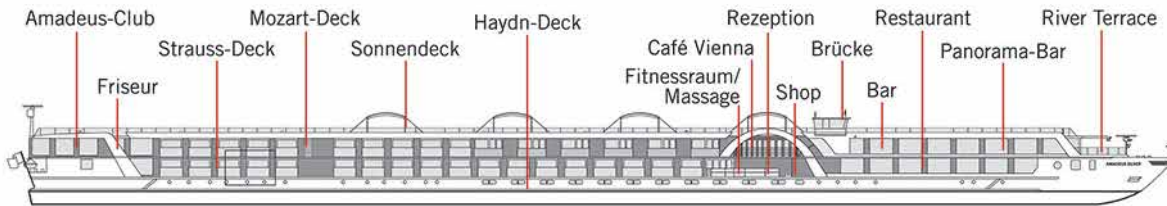

AMADEUS SILVER II DETAILS

Reception

Mozart & Strauss Stateroom

Restaurant

Sun Deck

Mozart Suite

This cabin features two twin beds or one double bed and private bathroom. It also includes floor-to-ceiling glass doors leading to a private balcony.

(259 sq ft - includes outside balcony)

Mozart/Strauss Stateroom

This cabin features two twin beds or one double bed and private bathroom. It also includes a drop-down panoramic window.

(188 sq ft - includes outside balcony)

Haydn Stateroom

This cabin features two twin beds or one double bed and private bathroom. It also includes panoramic window (cannot be opened).

(172 sq ft - includes outside balcony)

Onboard Highlights:

- Panorama Bar & Lounge
- River Terrace
- Sun Deck & Lido-Bar
- Fitness Room
- Message Room
- Hair Salon
- Elevator
- Laundry Service